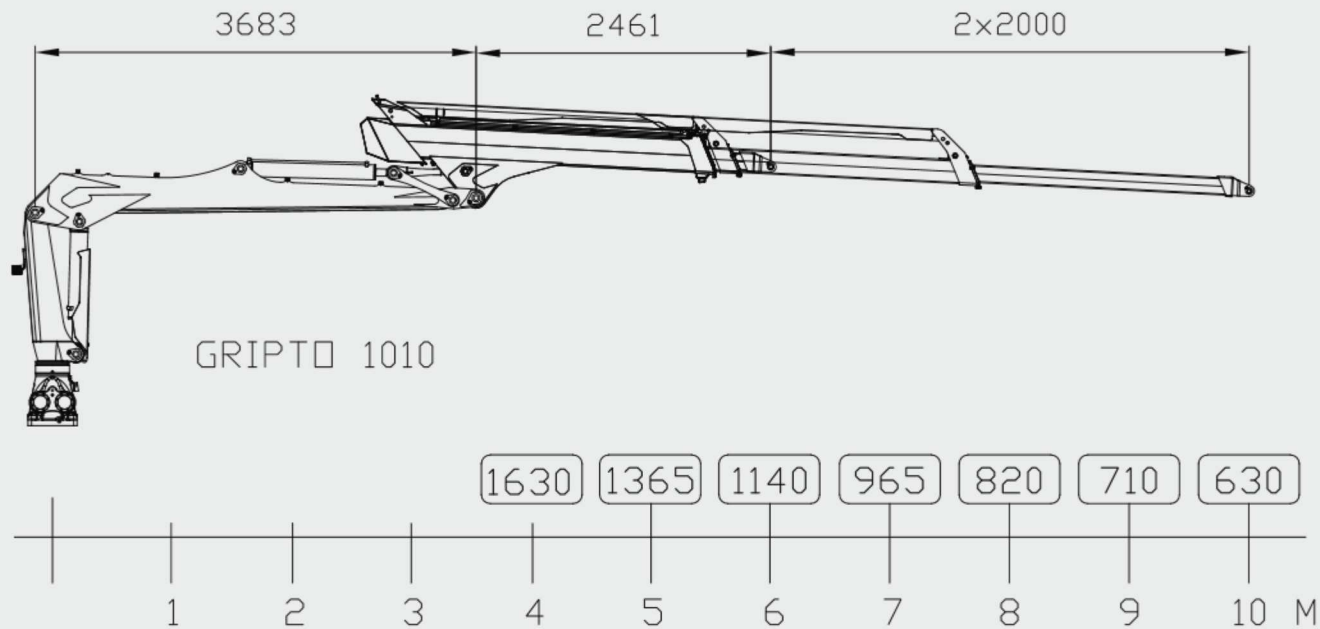

KRONOS

With over 100 years of experience.

GRIPTO 1010

THE  
BIGGEST

AND MOST EFFECTIVE LOADER  
FROM KRONOS

OUTREACH 10 M • LIFTING CAPACITY AT TEN METERS OF 630 KG • TURNING MOMENT 30 KNM

**MORE POWER, MORE OUTREACH,  
MORE SPEED, MORE COMFORT**

With this development, Kronos has reacted to the requirements of the forestry professionals, who need a stronger and faster crane with approx. 10 metre reach. The Gripto 1010 is the ideal choice for handling timber

a 30 kNm turning moment. Hydraulic hoses and tubes are among the largest in loaders of this size combined with a very slim knuckle boom. The new control system xCrane enables very good individual adjustments for the operator.

## GRIPTO 1010

MODEL	GRIPTO 1010
Max outreach, [m]	10
Lifting moment, brutto [kNm]	104
Lifting capacity, [kg]	
4 m	1630
at max. reach	630
Turning angle boom, [°]	280