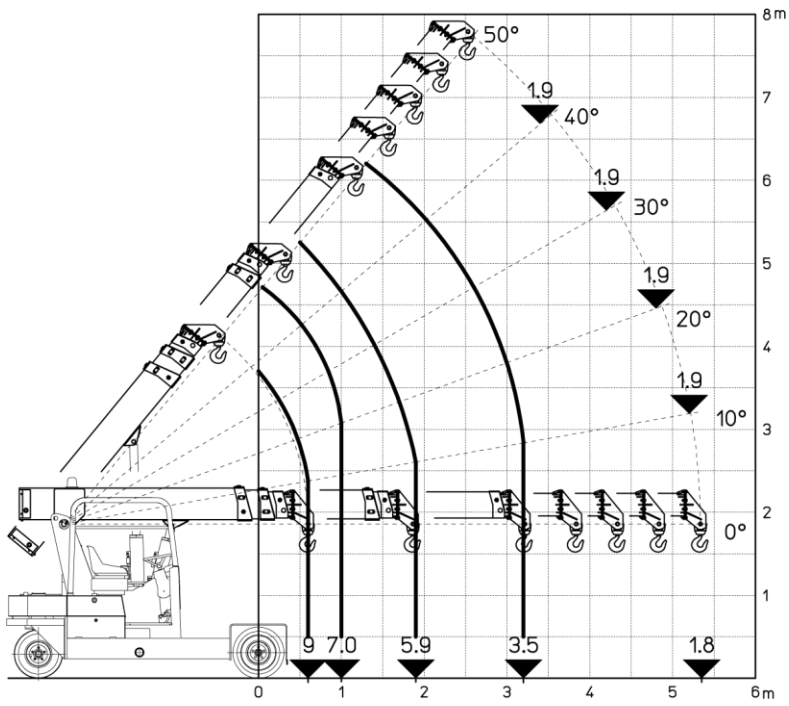

Optional chain hoist