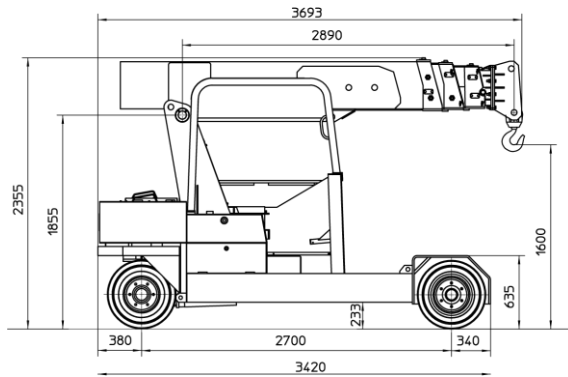

Optional chain hoist