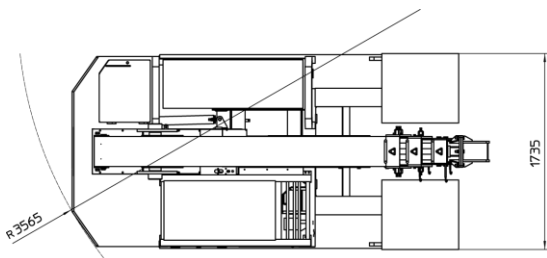

Optional chain hoist