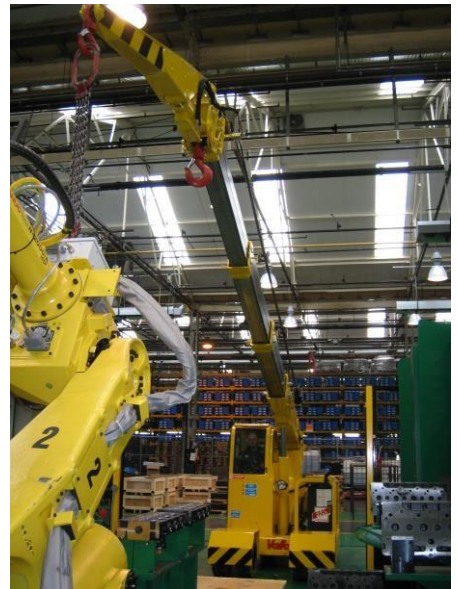

90 D

Diesel self-propelled crane with on-board operator

FEATURES

MAX CAPACITY 9.000 kg
MAX BOOM EXTENSION 5.35 m
MAX BOOM ANGLE 50°
MIN BOOM ANGLE -4°
WEIGHT 9.000 kg
CONFORMITY 2006/42 CE; 2014/30 CE;
 2014/35 CE; 2000/14 CE; EN 13000

CHASSIS	6 wheels structure made in high quality steel, with internal counterweights and operator cab	
WHEELS	Front: n°4 superelastic wheels 23x10 – R12” Rear: n°2 superelastic wheels 23x9 – R10”	
TRACTION	Diesel 4 cylinders engine, air cooled, , EU NRMMMD 97/68/CE Stage IIIa – HP 49 – kW 36	
TRANSMISSION	Automatic (hydrostatic) “automotive”. Differential axle. Max speed 13 Km/h.	
BRAKES	Foot hydraulically operated brakes (disc on front, drums on rear wheels). Parking hand brake mechanically operated	
SUSPENSIONS	Oscillating rear unit with mechanical lock	
BOOM	Manufactured in high quality steel, composed by four elements: main boom and three telescopic hydraulic sections on nylon sliding pads. Adjustable side guide sliding pads for the recovery of the game	
BOOM’S CONTROL	By joystick	
DRIVING MODE	Automotive type hydro-guide which drives an articulated cylinder between the propulsion unit and the chassis.	
OPERATOR’S PROTECTION	Made of sturdy 4-post steel frame with steel grille with full visibility	
WEIGHT AND CAPACITY	Total weight: approx. Kg. 9.000	Max Capacity: Kg 9.000
SAFETY SYSTEM	Electronic load moment indicator (LMI) with display showing: lifted load, max allowed load, tilting percentage, operating radius, angle, telescope and light indicators on the operative mode	
OPTIONALS	Hydraulic winch, loading platform, mechanical jib, hydraulic jib, radio control only for aerial part,	

The values shown may vary depending on the configuration of the machine. The values shown may change at any time without notice

Optional chain hoist

Optional hydraulic Jib

Wide range of optional accessories for many applications